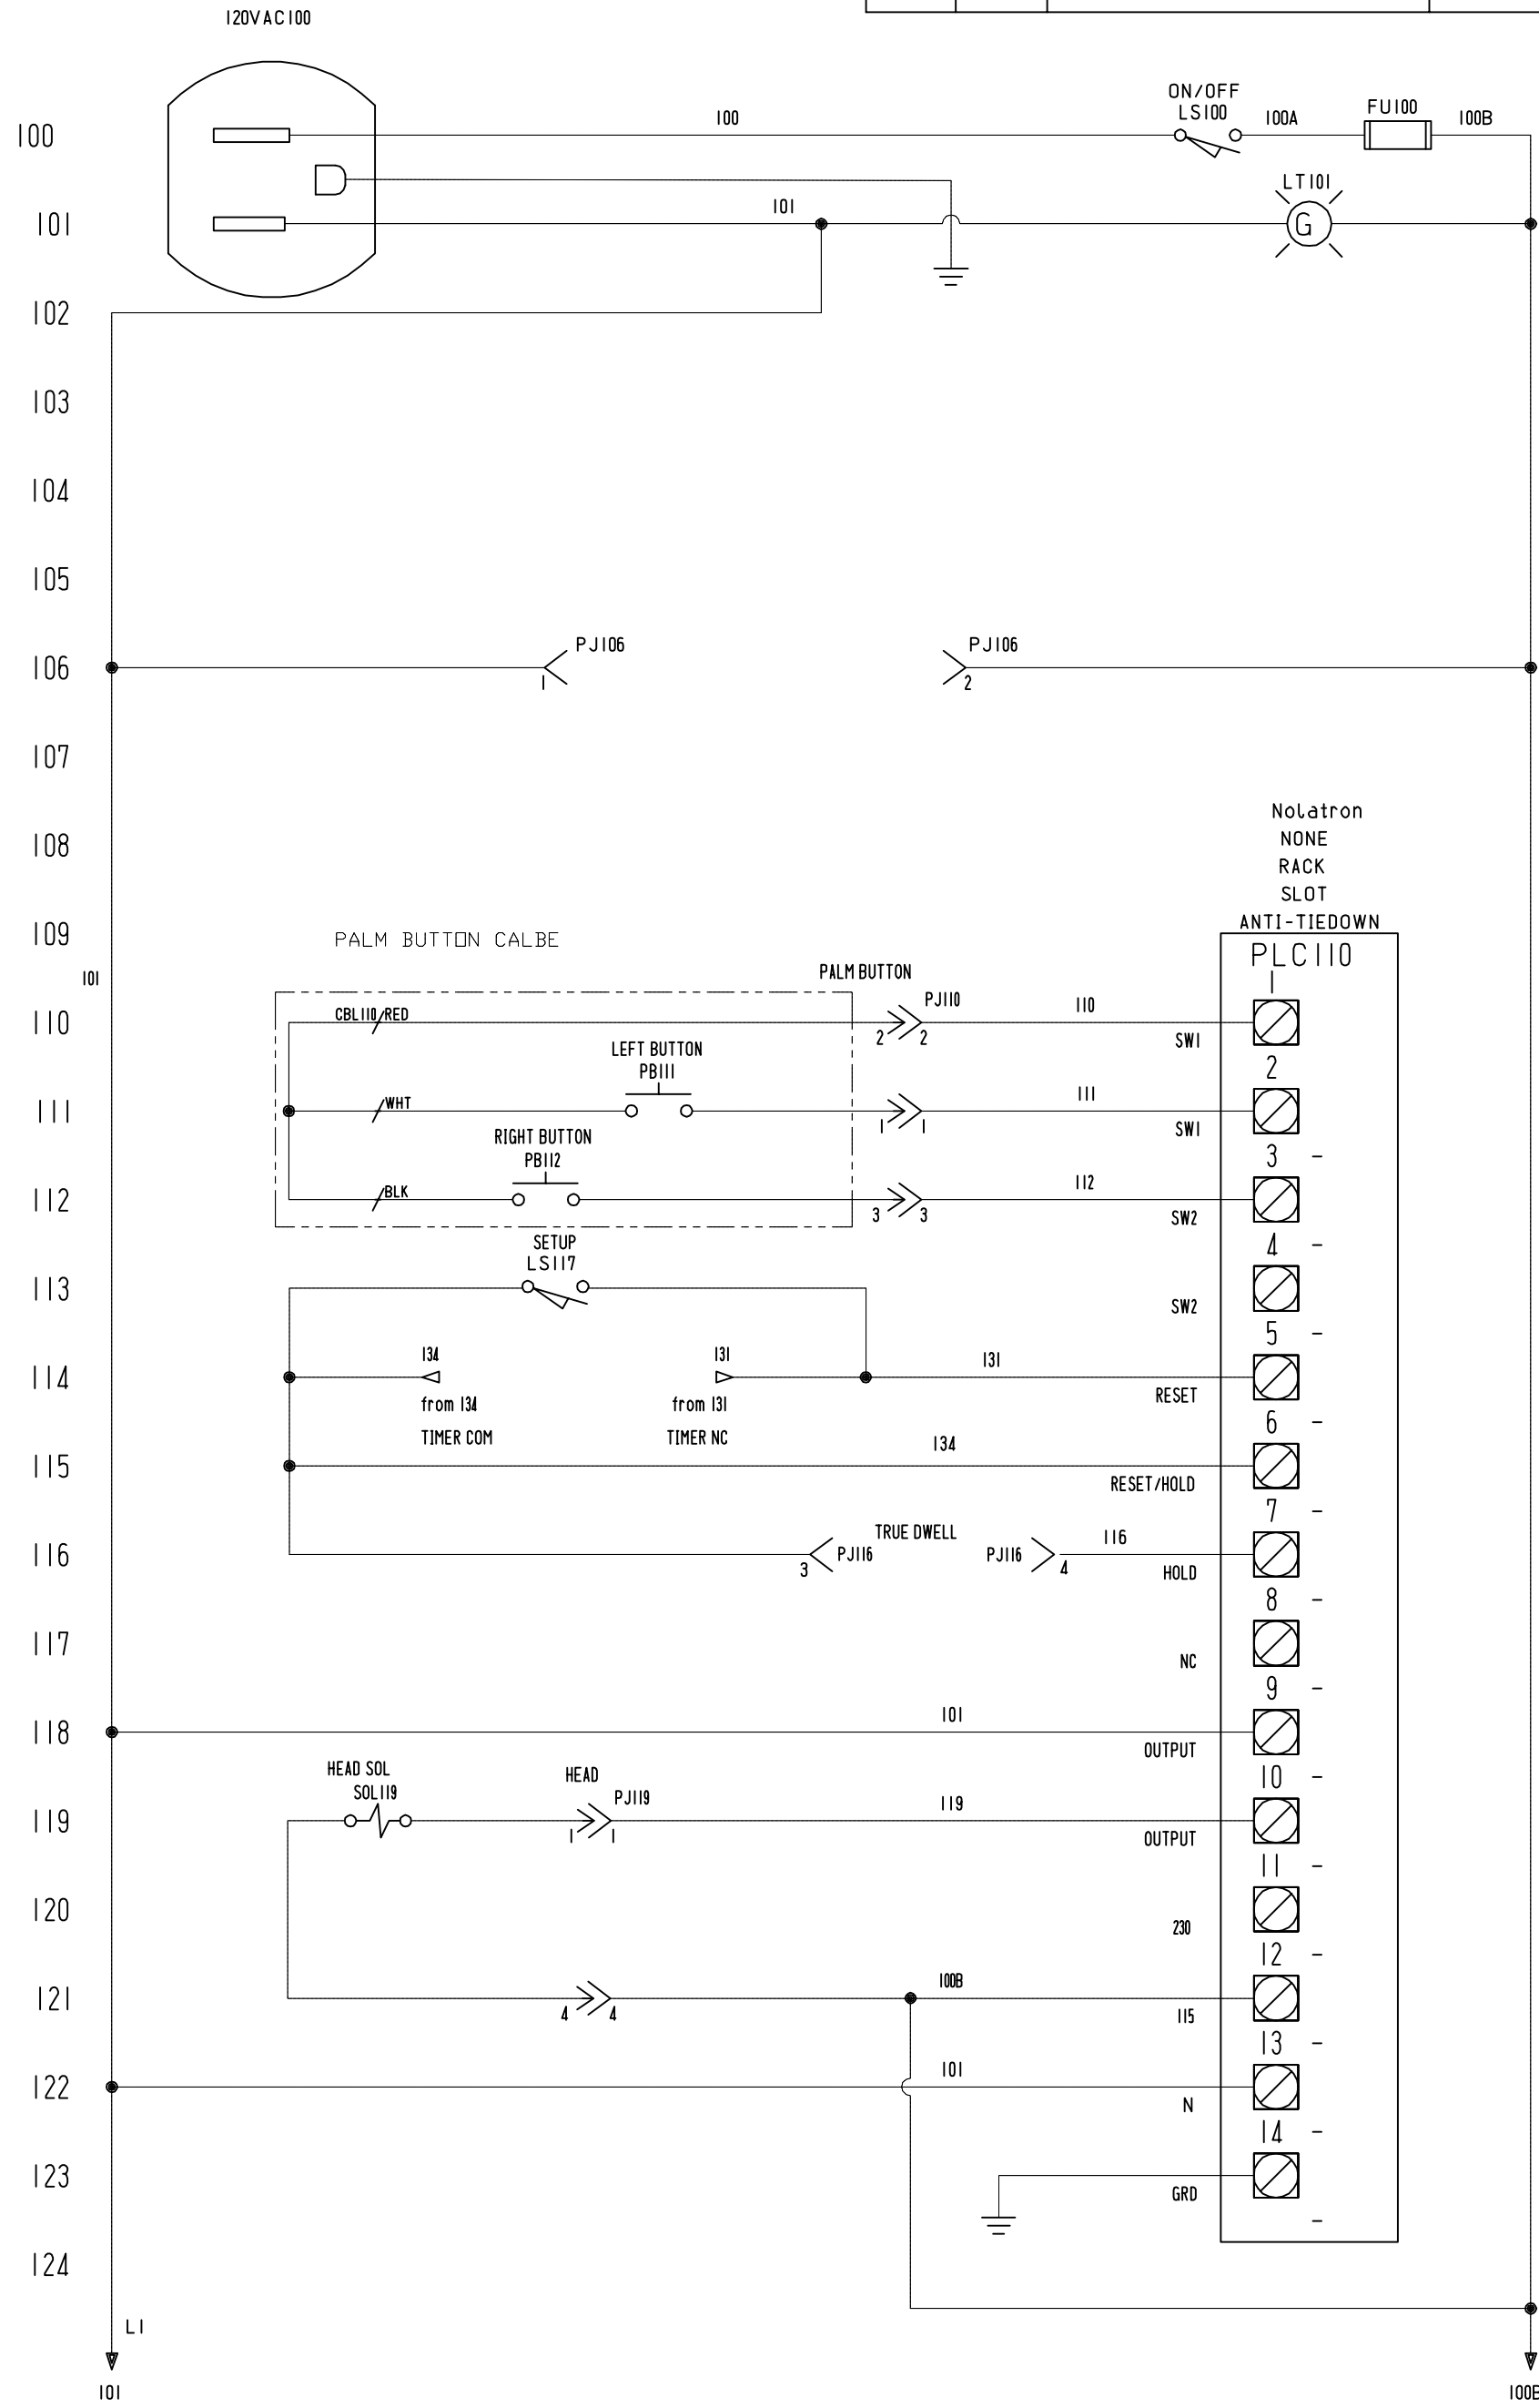

REV	DATE	CHANGE	TR NO.	REV BY.

AFM ENGINEERING, INC.
 1313 E. Borchard Ave
 Santa Ana, CA 92705

TITLE
 AFM Engineering, Inc.
 KENSOL HOT STAMP HEAD ONLY CONTROL

DRAWING NO. 1AFM11-17-2007 SHEET 1 OF 2

DESIGNED BY IRWIN
 DRAWN BY IRWIN
 CHECKED BY C.S.I.
 APPROVED BY C.S.I.