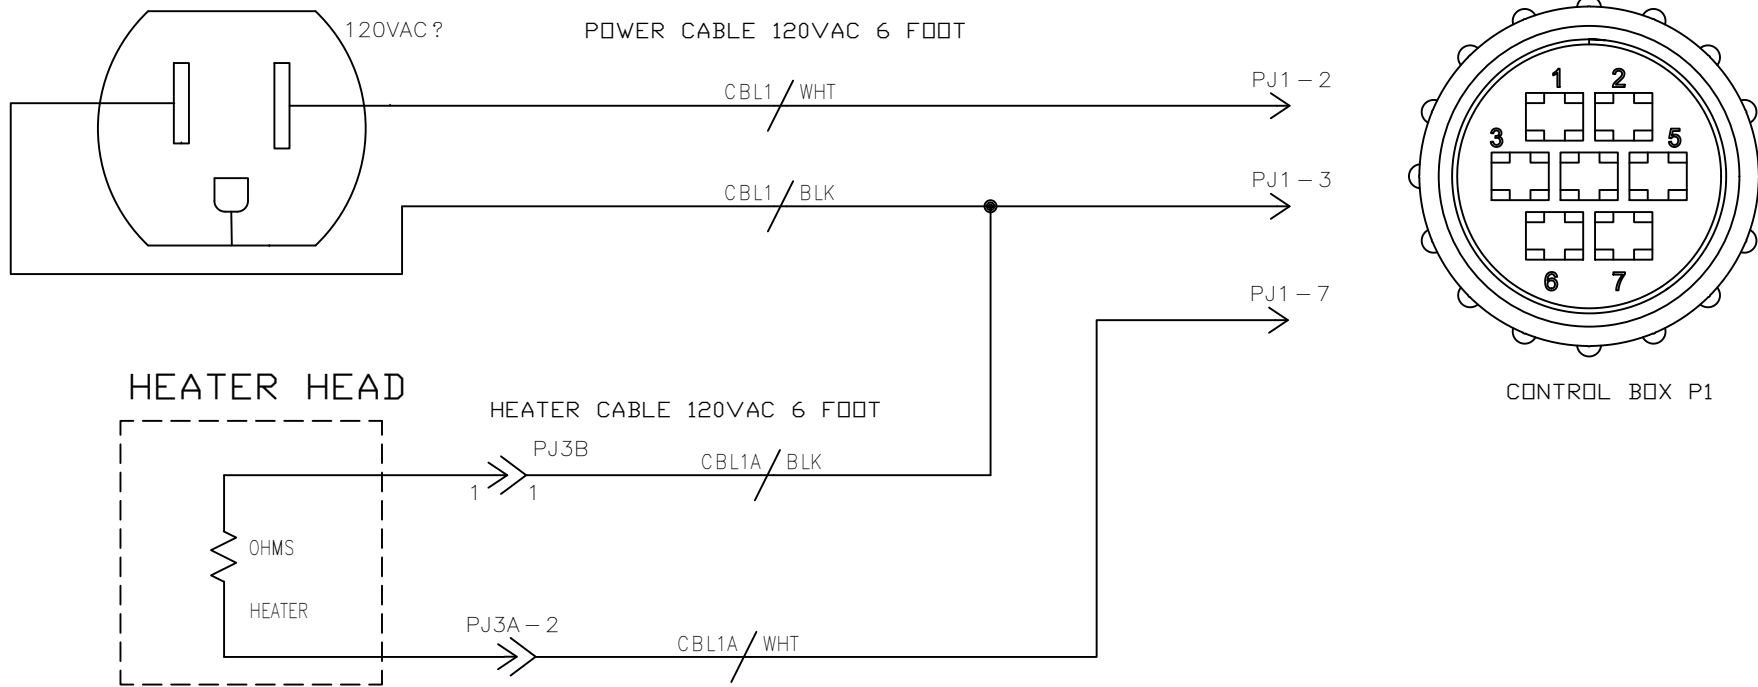

AFM PART NO 105328
 Control Box Cable 1 WITH HEATER
 POWER CABLE

REVISIONS

FOR 120VAC BOXES WITH SS RELAY IN CONTROL BOX

S:\AFMMachines\19000 Hot Stamp Control Box\19002_Control_Box_Cables\19002-001_Franklin_120vac_-Control_Box_Cables.dwg