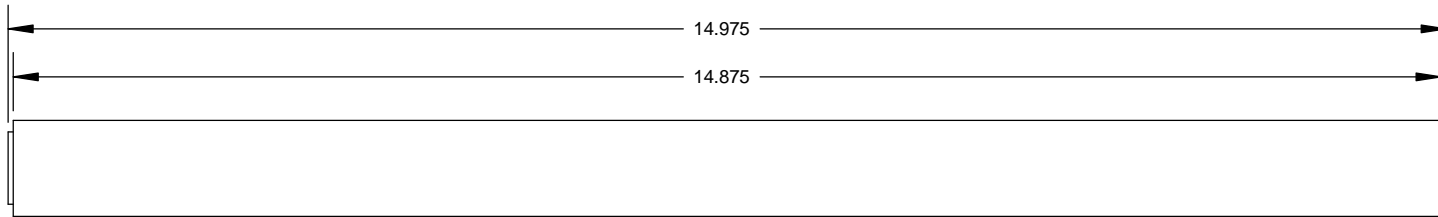

ITEM NO.	PART NUMBER	DESCRIPTION	QTY.
1	15346-002 Rubber	-	1
2	15346-001 Core	-	1
3	5661 Nice Bearing	-	2

PROPRIETARY AND CONFIDENTIAL

THE INFORMATION CONTAINED IN THIS DRAWING IS THE SOLE PROPERTY OF AFM ENGINEERING, INC. ANY REPRODUCTION IN PART OR AS A WHOLE WITHOUT THE WRITTEN PERMISSION OF AFM ENGINEERING INC. IS PROHIBITED.

		DIMENSIONS ARE IN INCHES TOLERANCES: FRACTIONAL ±.032 ANGULAR: MACH ± BEND ± TWO PLACE DECIMAL ±.005 THREE PLACE DECIMAL ±.010		NAME	DATE
		MATERIAL		DRAWN	Irwin
		FINISH		CHECKED	Irwin
NEXT ASSY		USED ON		ENG APPR.	
APPLICATION		DO NOT SCALE DRAWING		MFG APPR.	
				Q.A.	
				COMMENTS:	

AFM Engineering, Inc.

**KENSOL
AFM PART# 103431
RUBBER ROLLER 1" DIA 15 LONG**

SIZE	DWG. NO.	REV.
A	15346-000	
SCALE: 1:1	WEIGHT: 1.312	SHEET 1 OF 1