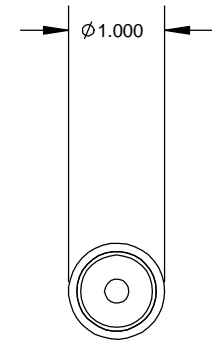

ITEM NO.	PART NUMBER	DESCRIPTION	QTY.
1	15346-002 Rubber	-	1
2	15346-001 Core	-	1
3	5661 Nice Bearing	-	2

PROPRIETARY AND CONFIDENTIAL

THE INFORMATION CONTAINED IN THIS DRAWING IS THE SOLE PROPERTY OF AFM ENGINEERING, INC. ANY REPRODUCTION IN PART OR AS A WHOLE WITHOUT THE WRITTEN PERMISSION OF AFM ENGINEERING INC. IS PROHIBITED.

		DIMENSIONS ARE IN INCHES TOLERANCES: FRACTIONAL ±.032 ANGULAR: MACH ± BEND ± TWO PLACE DECIMAL ±.005 THREE PLACE DECIMAL ±.010		NAME	DATE
		MATERIAL		DRAWN	Irwin
		FINISH		CHECKED	Irwin
NEXT ASSY		USED ON		ENG APPR.	
APPLICATION		DO NOT SCALE DRAWING		MFG APPR.	
				Q.A.	
				COMMENTS:	

AFM Engineering, Inc.

**KENSOL
AFM PART# 103431
RUBBER ROLLER 1" DIA 15 LONG**

SIZE	DWG. NO.	REV.
A	15346-000	
SCALE: 1:1	WEIGHT: 1.312	SHEET 1 OF 1