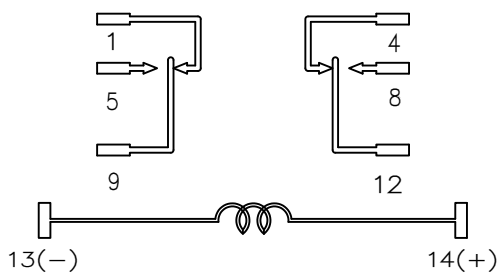

REV	DATE	CHANGE	TR NO.	REV BY.

4

4

3

3

2

2

1

1

S:\AFMMachines\Standard Parts\Idec\Sockets\SH_SERIES_SOCKETS.dwg

1313 E. Borchard Ave
Santa Ana, CA 92705

TITLE

AFM Engineering, Inc
IDEC REALYS AND SOCKETS
Control Cables

DESIGNED BY C.S.I.

DRAWN BY

CHECKED BY C.S.I.

DRAWING NO. SH_SERIES_SOCKETS

SHEET 19 OF 24

APPROVED BY C.S.I.

A

B

C

D