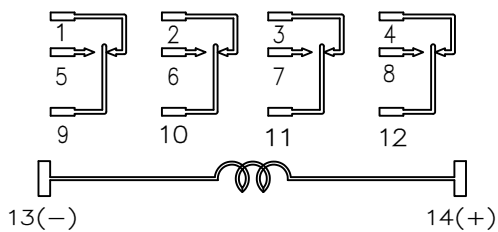

1

S:\AFMMachines\Standard Parts\Idec\Sockets\SH_SERIES_SOCKETS.dwg

1313 E. Borchard Ave
Santa Ana, CA 92705

TITLE

AFM Engineering, Inc
IDEC REALYS AND SOCKETS
Control Cables

DESIGNED BY C.S.I.

DRAWN BY

CHECKED BY C.S.I.