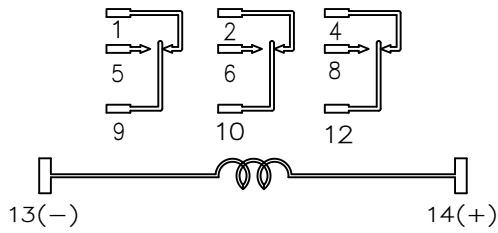

REV	DATE	CHANGE	TR NO.	REV BY.

4

4

3

3

2

2

1

1

S:\AFMMachines\Standard Parts\Idec\Sockets\SH_SERIES_SOCKETS.dwg

1313 E. Borchard Ave
Santa Ana, CA 92705

TITLE

AFM Engineering, Inc
IDEC REALYS AND SOCKETS
Control Cables

DESIGNED BY C.S.I.

DRAWN BY

CHECKED BY C.S.I.

DRAWING NO. SH_SERIES_SOCKETS

SHEET 19 OF 24

APPROVED BY C.S.I.

A

B

C

D