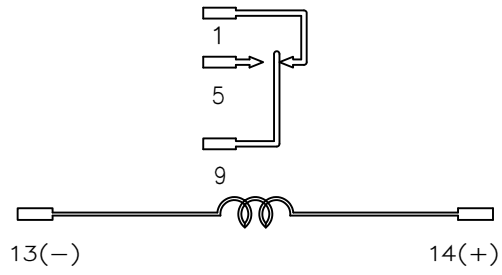

REV	DATE	CHANGE	TR NO.	REV BY.

4

4

3

3